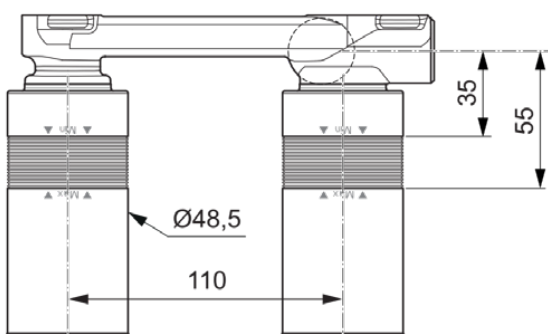

## A1313NU

BUILT-IN | Basin mixer built-in kit 171 mm in neutral finish, 12 l/min (3 bar) | WRAS

### General information

Product type:	Built-in kits
Sub product type:	Basin mixer built-in kit
Brand:	Ideal Standard
Suite name:	BUILT-IN
Colour:	NU - Neutral
Surface finish effect:	matt
Width (mm):	171
Fixing method:	Fixing bolts
Net weight (kg):	0.95
EAN code:	4015413345101

### Product specifications

Colour code:	NU
Colour description:	neutral
Material:	Metal
Max. flow rate at 3 bar (l):	12
Max. flow rate at 3 bar (l) for all outlets:	12
Max. flow rate at 3 bar (l) for spout:	12
PVD technology:	No
Surface finish effect:	matt
Amount of water inlet connections:	2
Fixing method:	Fixing bolts
Mounting method:	Built-in