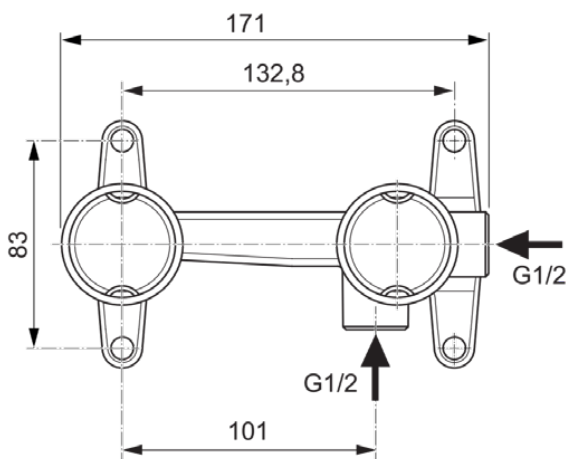

## A1313NU

BUILT-IN | Basin mixer built-in kit 171 mm in neutral finish, 12 l/min (3 bar) | WRAS

### General information

Product type:	Built-in kits
Sub product type:	Basin mixer built-in kit
Brand:	Ideal Standard
Suite name:	BUILT-IN
Colour:	NU - Neutral
Surface finish effect:	matt
Width (mm):	171
Fixing method:	Fixing bolts
Net weight (kg):	0.95
EAN code:	4015413345101

### Product specifications

Colour code:	NU
Colour description:	neutral
Material:	Metal
Max. flow rate at 3 bar (l):	12
Max. flow rate at 3 bar (l) for all outlets:	12
Max. flow rate at 3 bar (l) for spout:	12
PVD technology:	No
Surface finish effect:	matt
Amount of water inlet connections:	2
Fixing method:	Fixing bolts
Mounting method:	Built-in